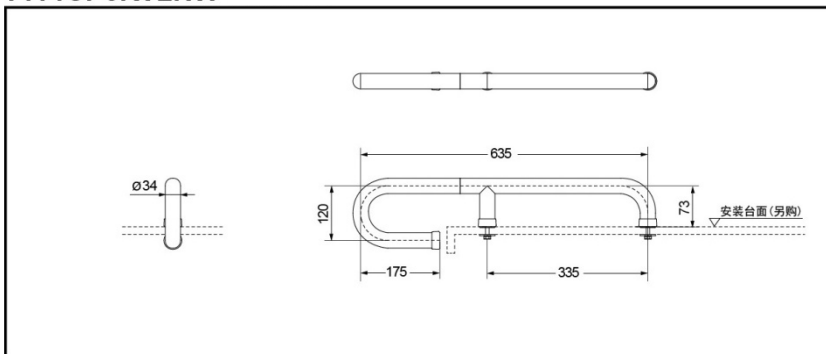

T114CP5RV2NW Handrail