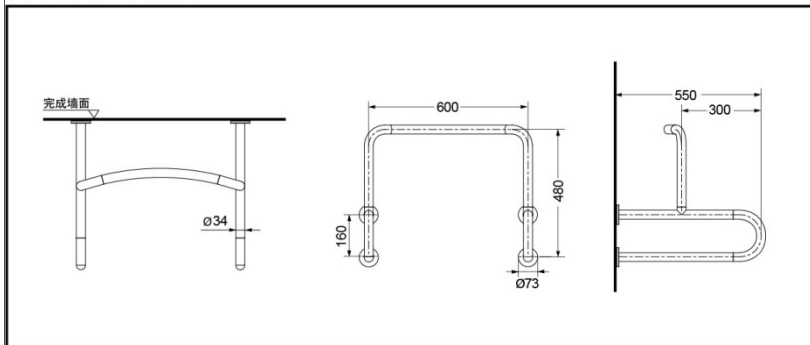

TOTO

Marble Countertop Handrail
Urinal Handrail
Toilet Handrail
Multi-use Handrail (L-type)

T114CU2V1NW Handrail