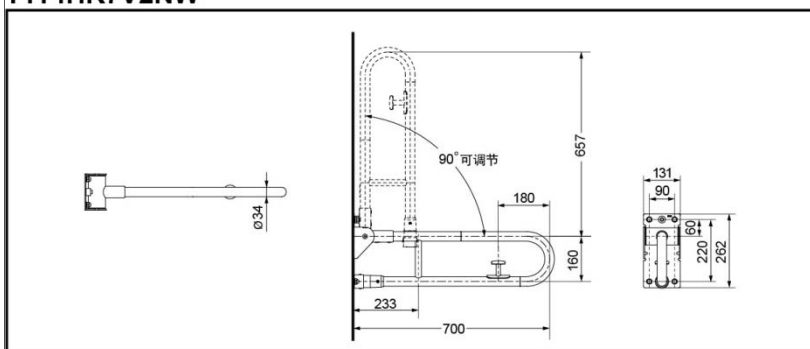

T114HK7V2NW Handrail