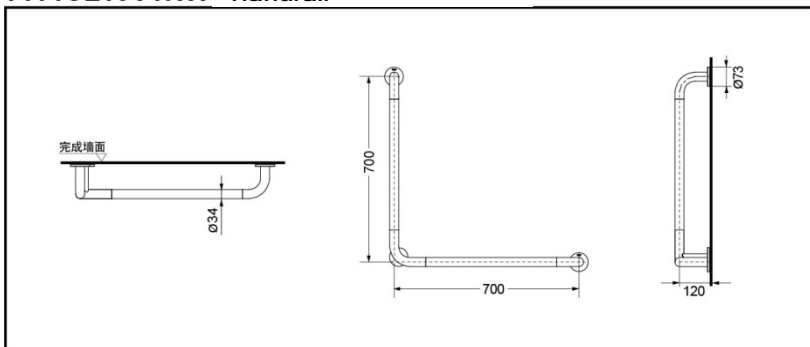

T114CL10V1NW Handrail

*TOTO(CHINA) CO.,LTD. All rights reserved.